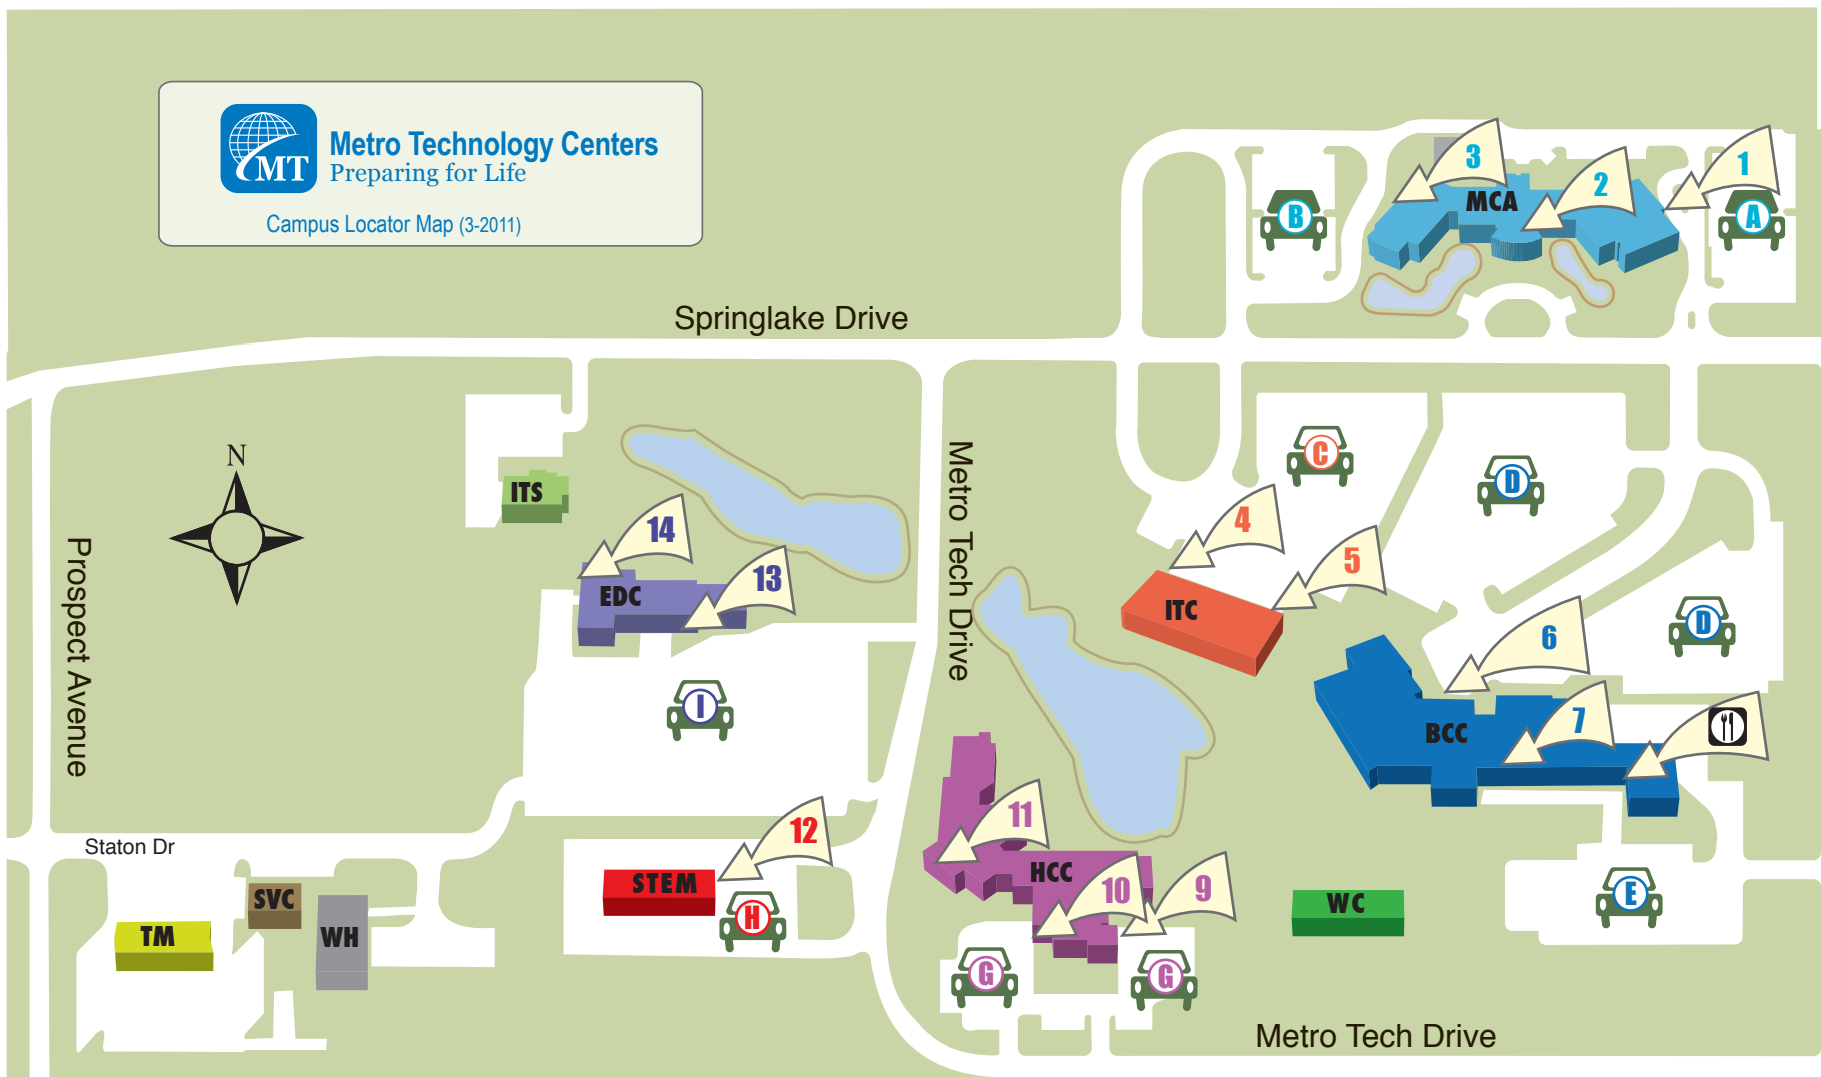

Metro Technology Centers

Preparing for Life

Campus Locator Map (3-2011)

LEGEND

- Entrances
- Parking
- Metro Cafe

- BCC Business Conference Center (entry 6 and 7) • 1900 Springlake Drive
- CCC Child Care Training Center (entry 8) • 3901 Martin Luther King Avenue
- EDC Economic Development Center (entry 13 and 14) • 1700 Springlake Drive
- ITS Information Technology Services • 1600 Springlake Drive
- HCC Health Careers Center (entry 9, 10 and 11) • 1720 Springlake Drive
- ITC Information Technology Center (entry 4 and 5) • 1800 Springlake Drive
- MCA Metro Career Academy (entry 1, 2 and 3) • 1901 Springlake Drive
- STEM Science, Technology, Engineering & Math Academy (entry 12) • 1700 Staton Dr.
- SVC Service Center • 1520 Staton Drive
- TM Transportation & Maintenance • 1500 Staton Drive
- WC Wellness Center • 1750 Metro Tech Drive
- WH Warehouse (shipping & receiving) • 1524 Staton Drive

Martin Luther King Avenue