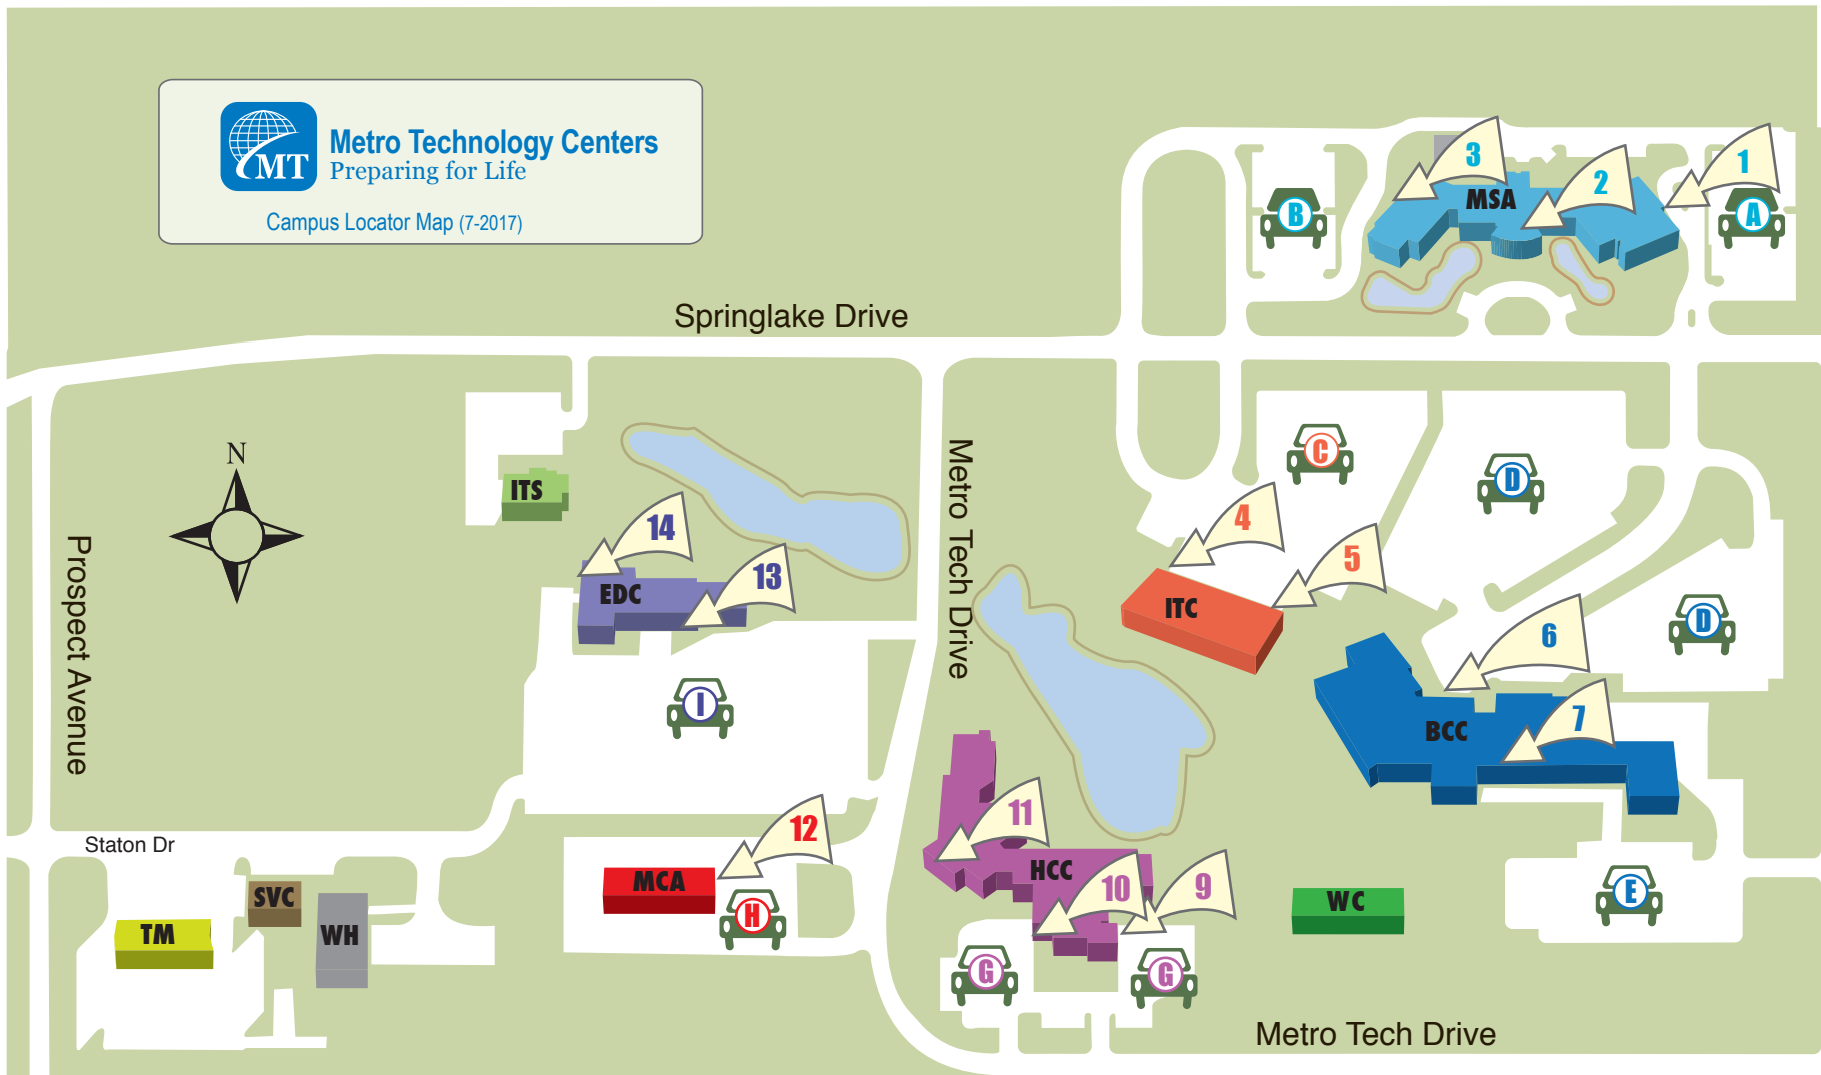

Metro Technology Centers Preparing for Life

Campus Locator Map (7-2017)

LEGEND

- BCC Business Conference Center (entry 6 and 7) • 1900 Springlake Drive
- CCC Child Care Training Center (entry 8) • 3901 Martin Luther King Avenue
- EDC Economic Development Center (entry 13 and 14) • 1700 Springlake Drive
- ITS Information Technology Services • 1600 Springlake Drive
- HCC Health Careers Center (entry 9, 10 and 11) • 1720 Springlake Drive
- ITC Information Technology Center (entry 4 and 5) • 1800 Springlake Drive
- MSA Metro Science Academy (entry 1, 2 and 3) • 1901 Springlake Drive
- MCA Metro Career Academy (entry 12) • 1700 Staton Dr.
- SVC Service Center • 1520 Staton Drive
- TM Transportation & Maintenance • 1500 Staton Drive
- WC Wellness Center • 1750 Metro Tech Drive
- WH Warehouse (shipping & receiving) • 1524 Staton Drive

Martin Luther King Avenue